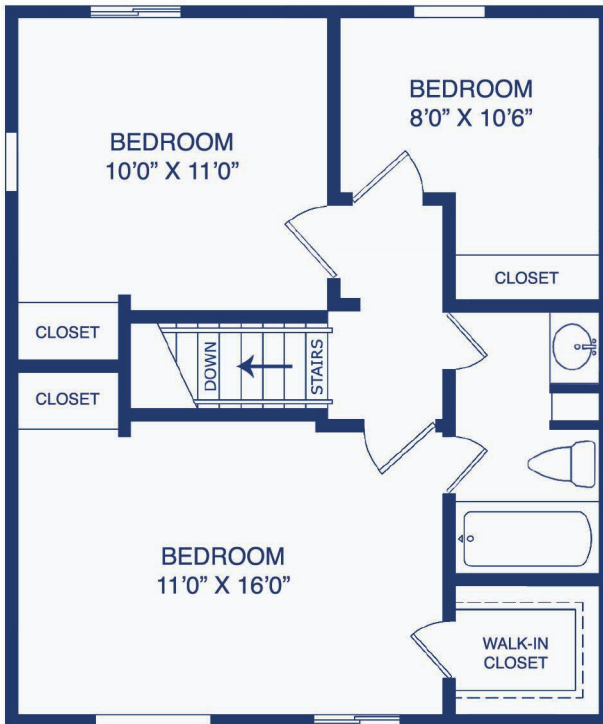

3 BED, 1.5 BATH

*The Vista III*  
THE VISTA III

1ST FLOOR 1,144 SQ. FT.  
WITH FIREPLACE 1,144 SQ. FT.

180 Walden Way, Galloway, NJ 08205 609-404-1900

[www.edgewoodproperties.com](http://www.edgewoodproperties.com)

Variations may occur in some floor plans. Dimensions and square footage are approximate.

3 BED, 1.5 BATH

*The Vista III*  
THE VISTA III

2ND FLOOR 1,144 SQ. FT.  
WITH FIREPLACE 1,144 SQ. FT.

180 Walden Way, Galloway, NJ 08205 609-404-1900

[www.edgewoodproperties.com](http://www.edgewoodproperties.com)

Variations may occur in some floor plans. Dimensions and square footage are approximate.