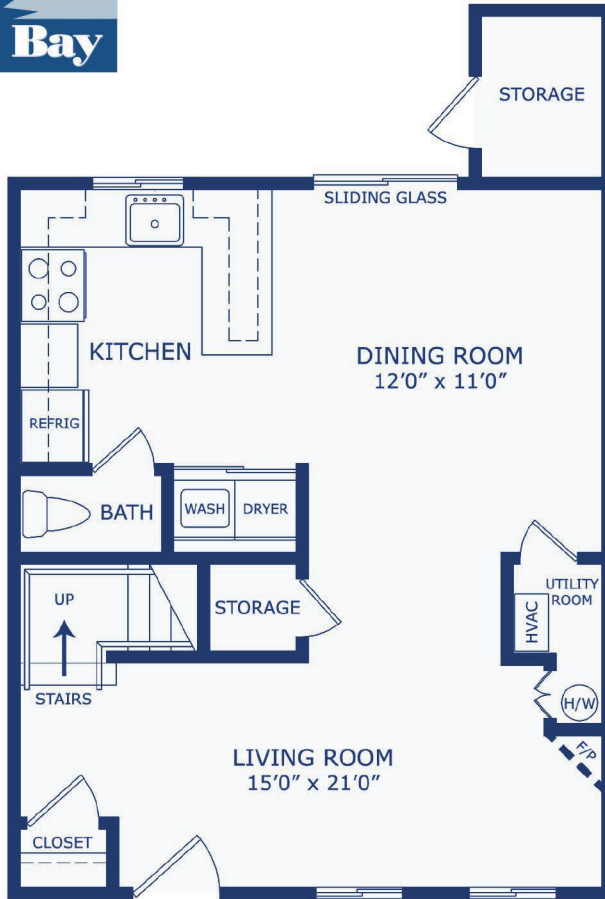

3 BED, 1.5 BATH

*The Vista III*  
THE VISTA III

1ST FLOOR 1,144 SQ. FT.  
WITH FIREPLACE 1,144 SQ. FT.

180 Walden Way, Galloway, NJ 08205 609-404-1900

[www.edgewoodproperties.com](http://www.edgewoodproperties.com)

Variations may occur in some floor plans. Dimensions and square footage are approximate.

3 BED, 1.5 BATH

*The Vista III*  
THE VISTA III

2ND FLOOR 1,144 SQ. FT.  
WITH FIREPLACE 1,144 SQ. FT.

180 Walden Way, Galloway, NJ 08205 609-404-1900

[www.edgewoodproperties.com](http://www.edgewoodproperties.com)

Variations may occur in some floor plans. Dimensions and square footage are approximate.