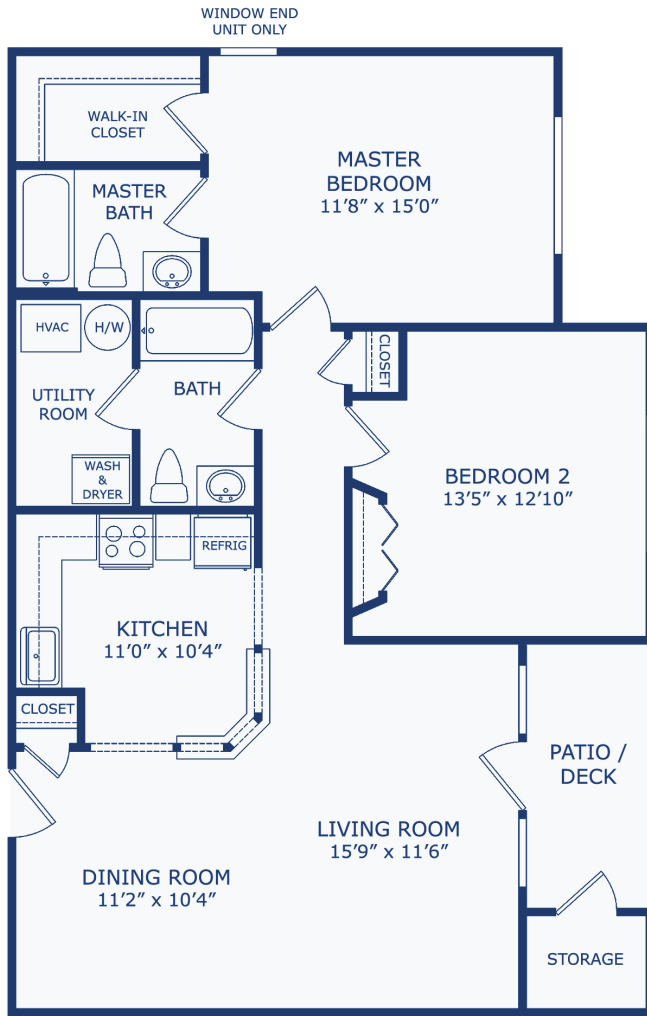

2 BED, 2 BATH

INTERIOR UNIT 1,065 SQ. FT.
END UNIT 1,065 SQ. FT.

180 Walden Way, Galloway, NJ 08205 609-404-1900

www.edgewoodproperties.com

Variations may occur in some floor plans. Dimensions and square footage are approximate.