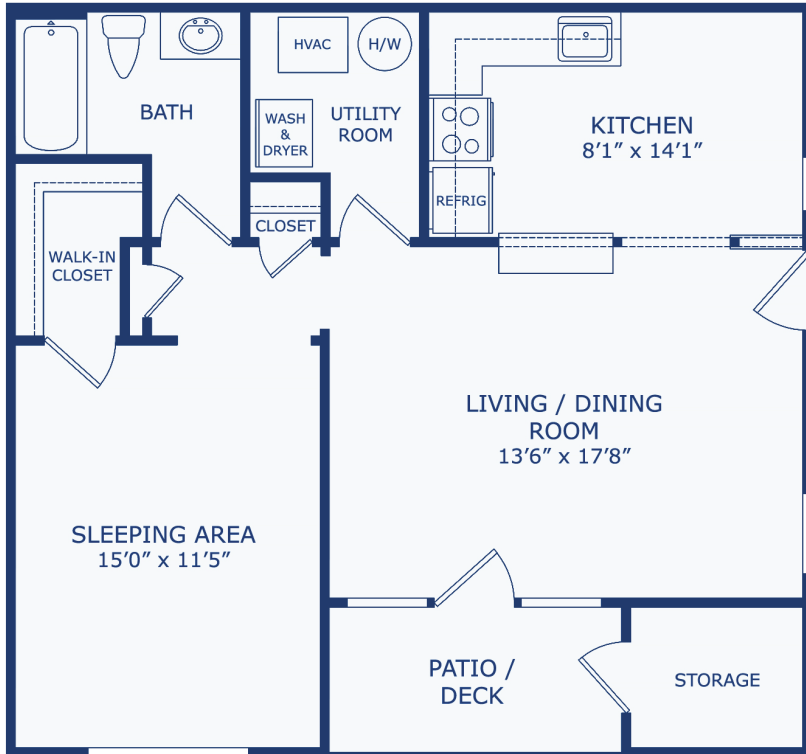

1 BED, 1 BATH

The Beacon
THE BEACON

INTERIOR UNIT 777 SQ. FT.
END UNIT 777 SQ. FT.

180 Walden Way, Galloway, NJ 08205 609-404-1900

www.edgewoodproperties.com

Variations may occur in some floor plans. Dimensions and square footage are approximate.